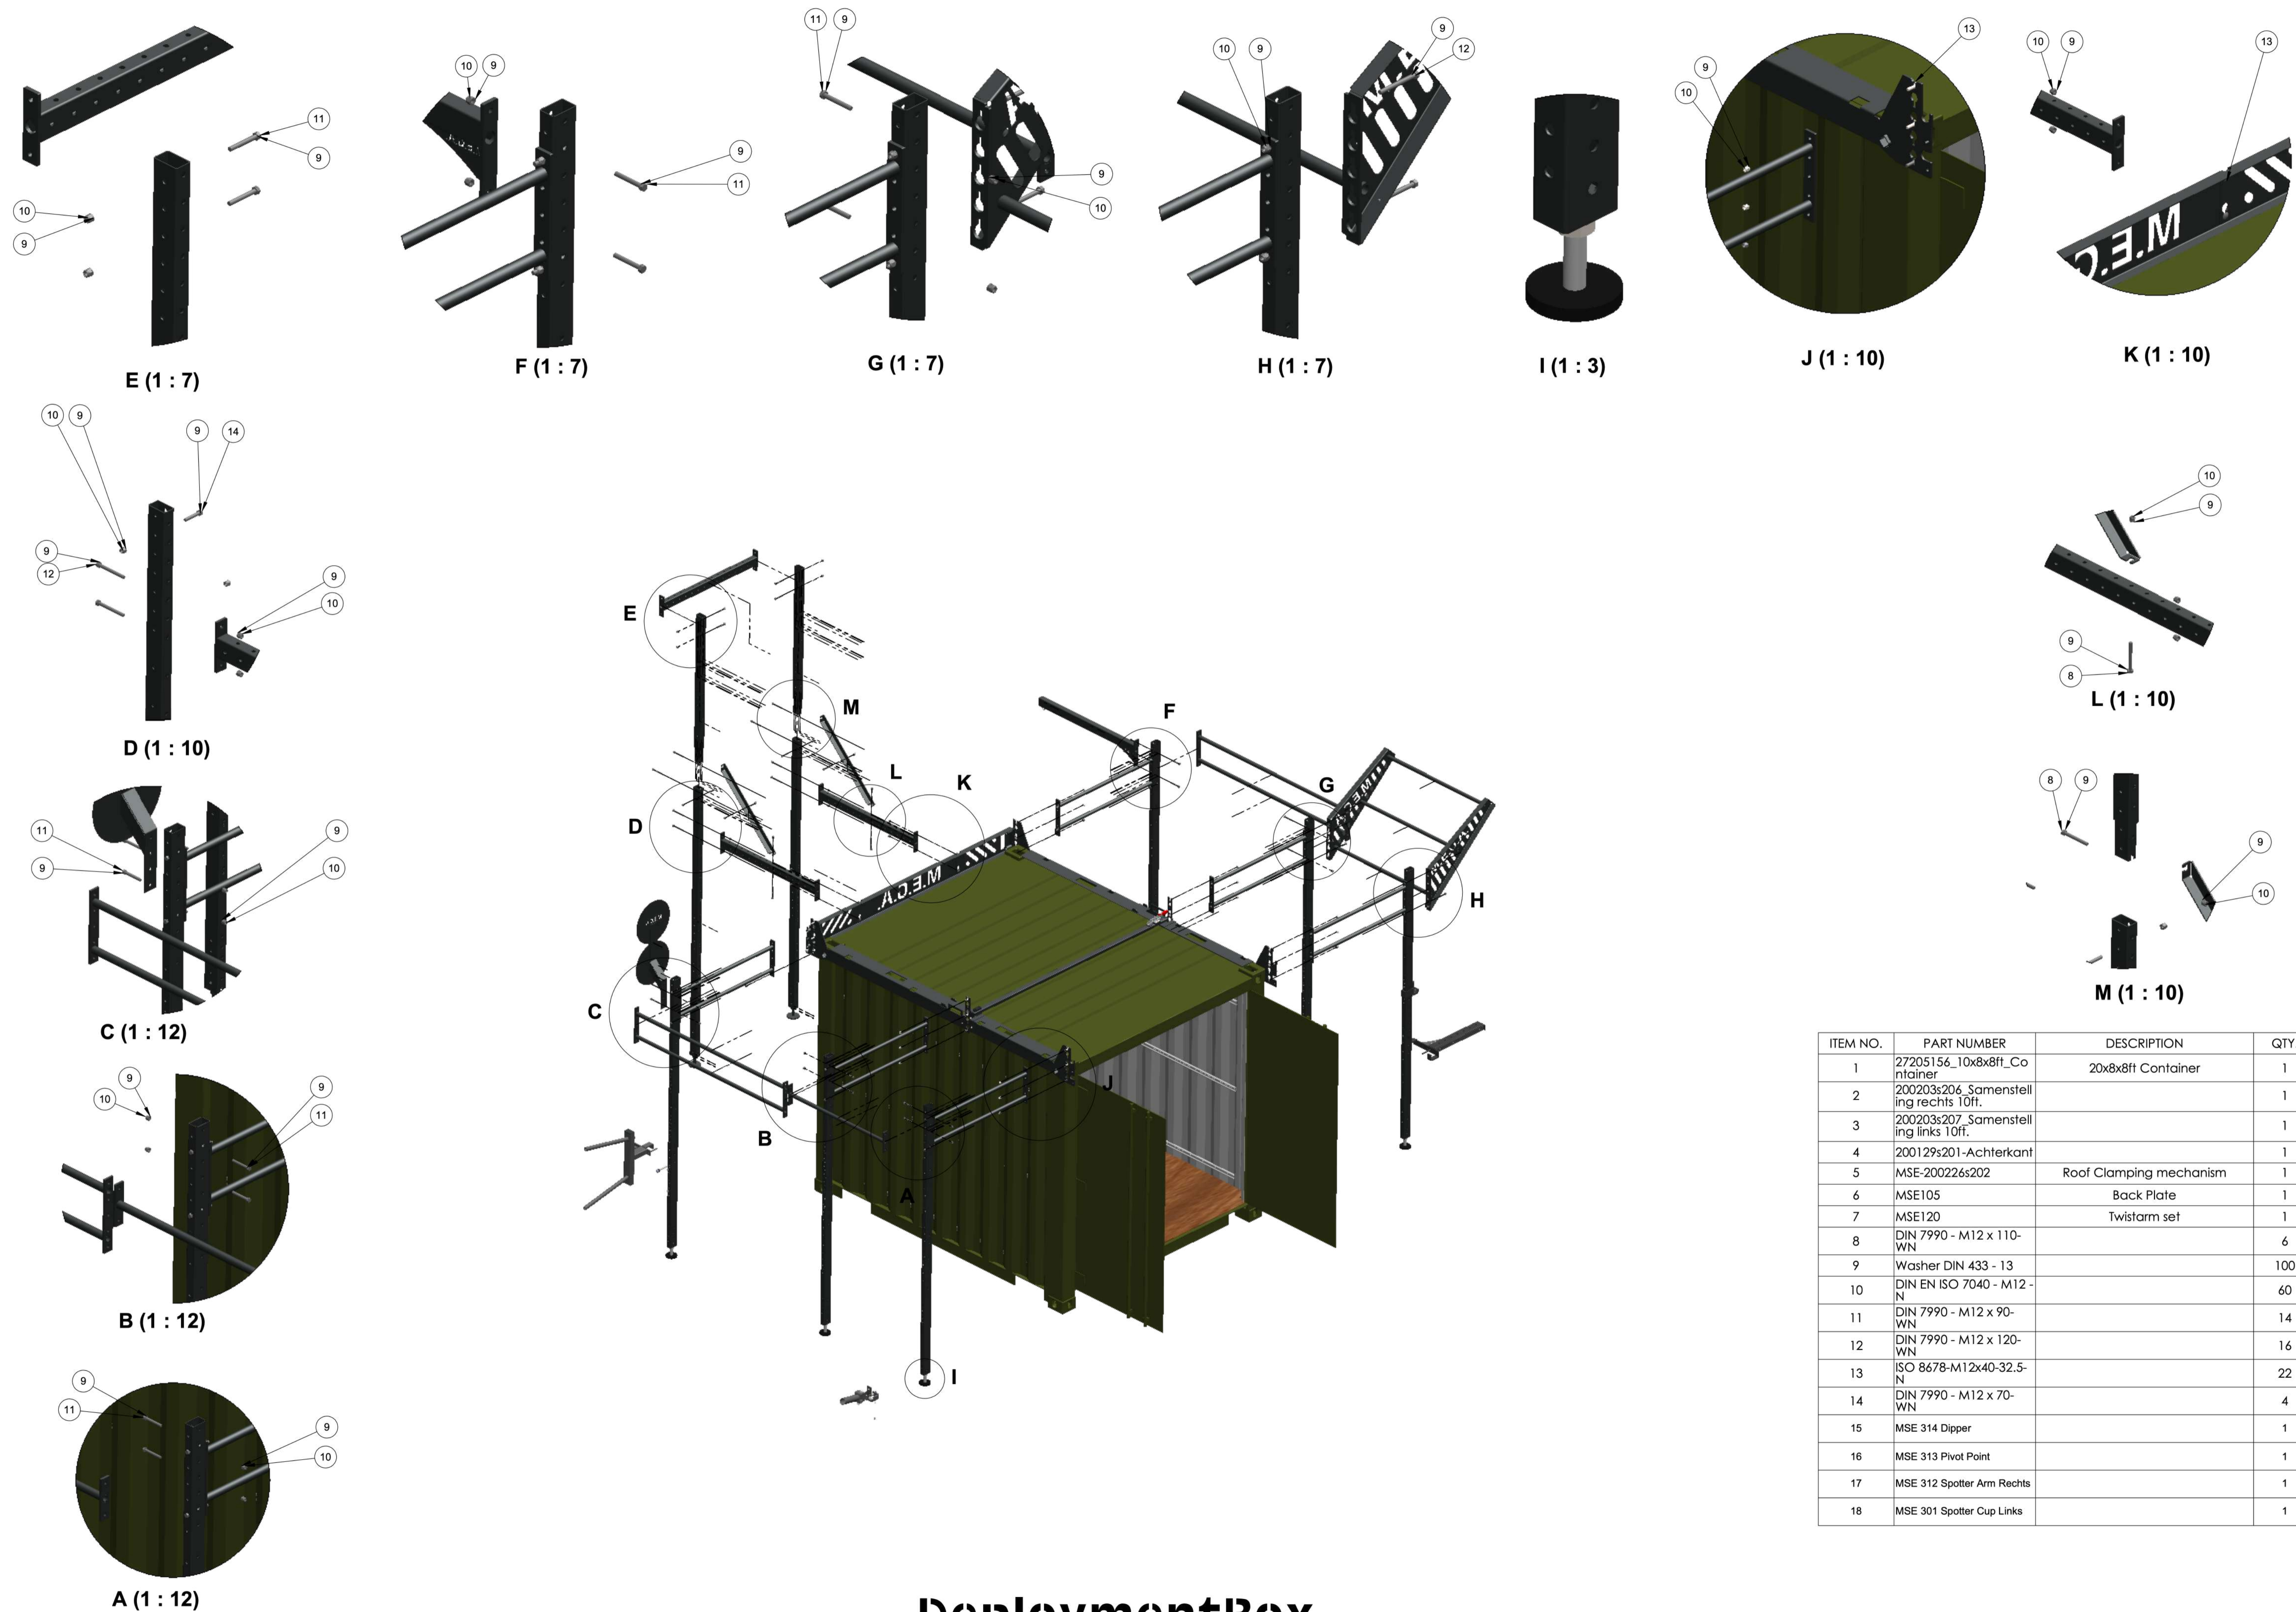

# **M.E.G.A.**

**SPORT EQUIPMENT**

**DeploymentBox**

# DeploymentBox

ITEM NO.	PART NUMBER	DESCRIPTION	QTY.
1	27205156_10x8x8ft_Container	20x8x8ft Container	1
2	200203s206_Samenstelling rechts 10ft.		1
3	200203s207_Samenstelling links 10ft.		1
4	200129s201-Achterkant		1
5	MSE-200226s202	Roof Clamping mechanism	1
6	MSE105	Back Plate	1
7	MSE120	Twistarm set	1
8	DIN 7990 - M12 x 110-WN		6
9	Washer DIN 433 - 13		100
10	DIN EN ISO 7040 - M12 - N		60
11	DIN 7990 - M12 x 90-WN		14
12	DIN 7990 - M12 x 120-WN		16
13	ISO 8678-M12x40-32.5-N		22
14	DIN 7990 - M12 x 70-WN		4
15	MSE 314 Dipper		1
16	MSE 313 Pivot Point		1
17	MSE 312 Spotter Arm Rechts		1
18	MSE 301 Spotter Cup Links		1

ITEM NUMBER	DESCRIPTION	QUANTITY
1	TWISTARM SET	2
2	BACKPLATE	1
3	PRE-INSTALLED UPRIGHT	6
4	UPRIGHT	2
5	PULL-UP BAR LONG DOUBLE	2
6	PULL-UP BAR SHORT SINGLE	1
7	DOUBLE WALLBALL TARGET	1
8	FLYING PULL-UP 3 BARS	1
9	BOXING OUTRIGGER	1
10	BEAM SHORT	3
11	UPRIGHT CLIMB EXTENSION	2
12	UPRIGHT CLIMB SUPPORT	2
13	DIPPER	1
14	PIVOT POINT	1
15	SPOTTER CUP SET	1
16	SPOTTER ARM SET	1

## DeploymentBox