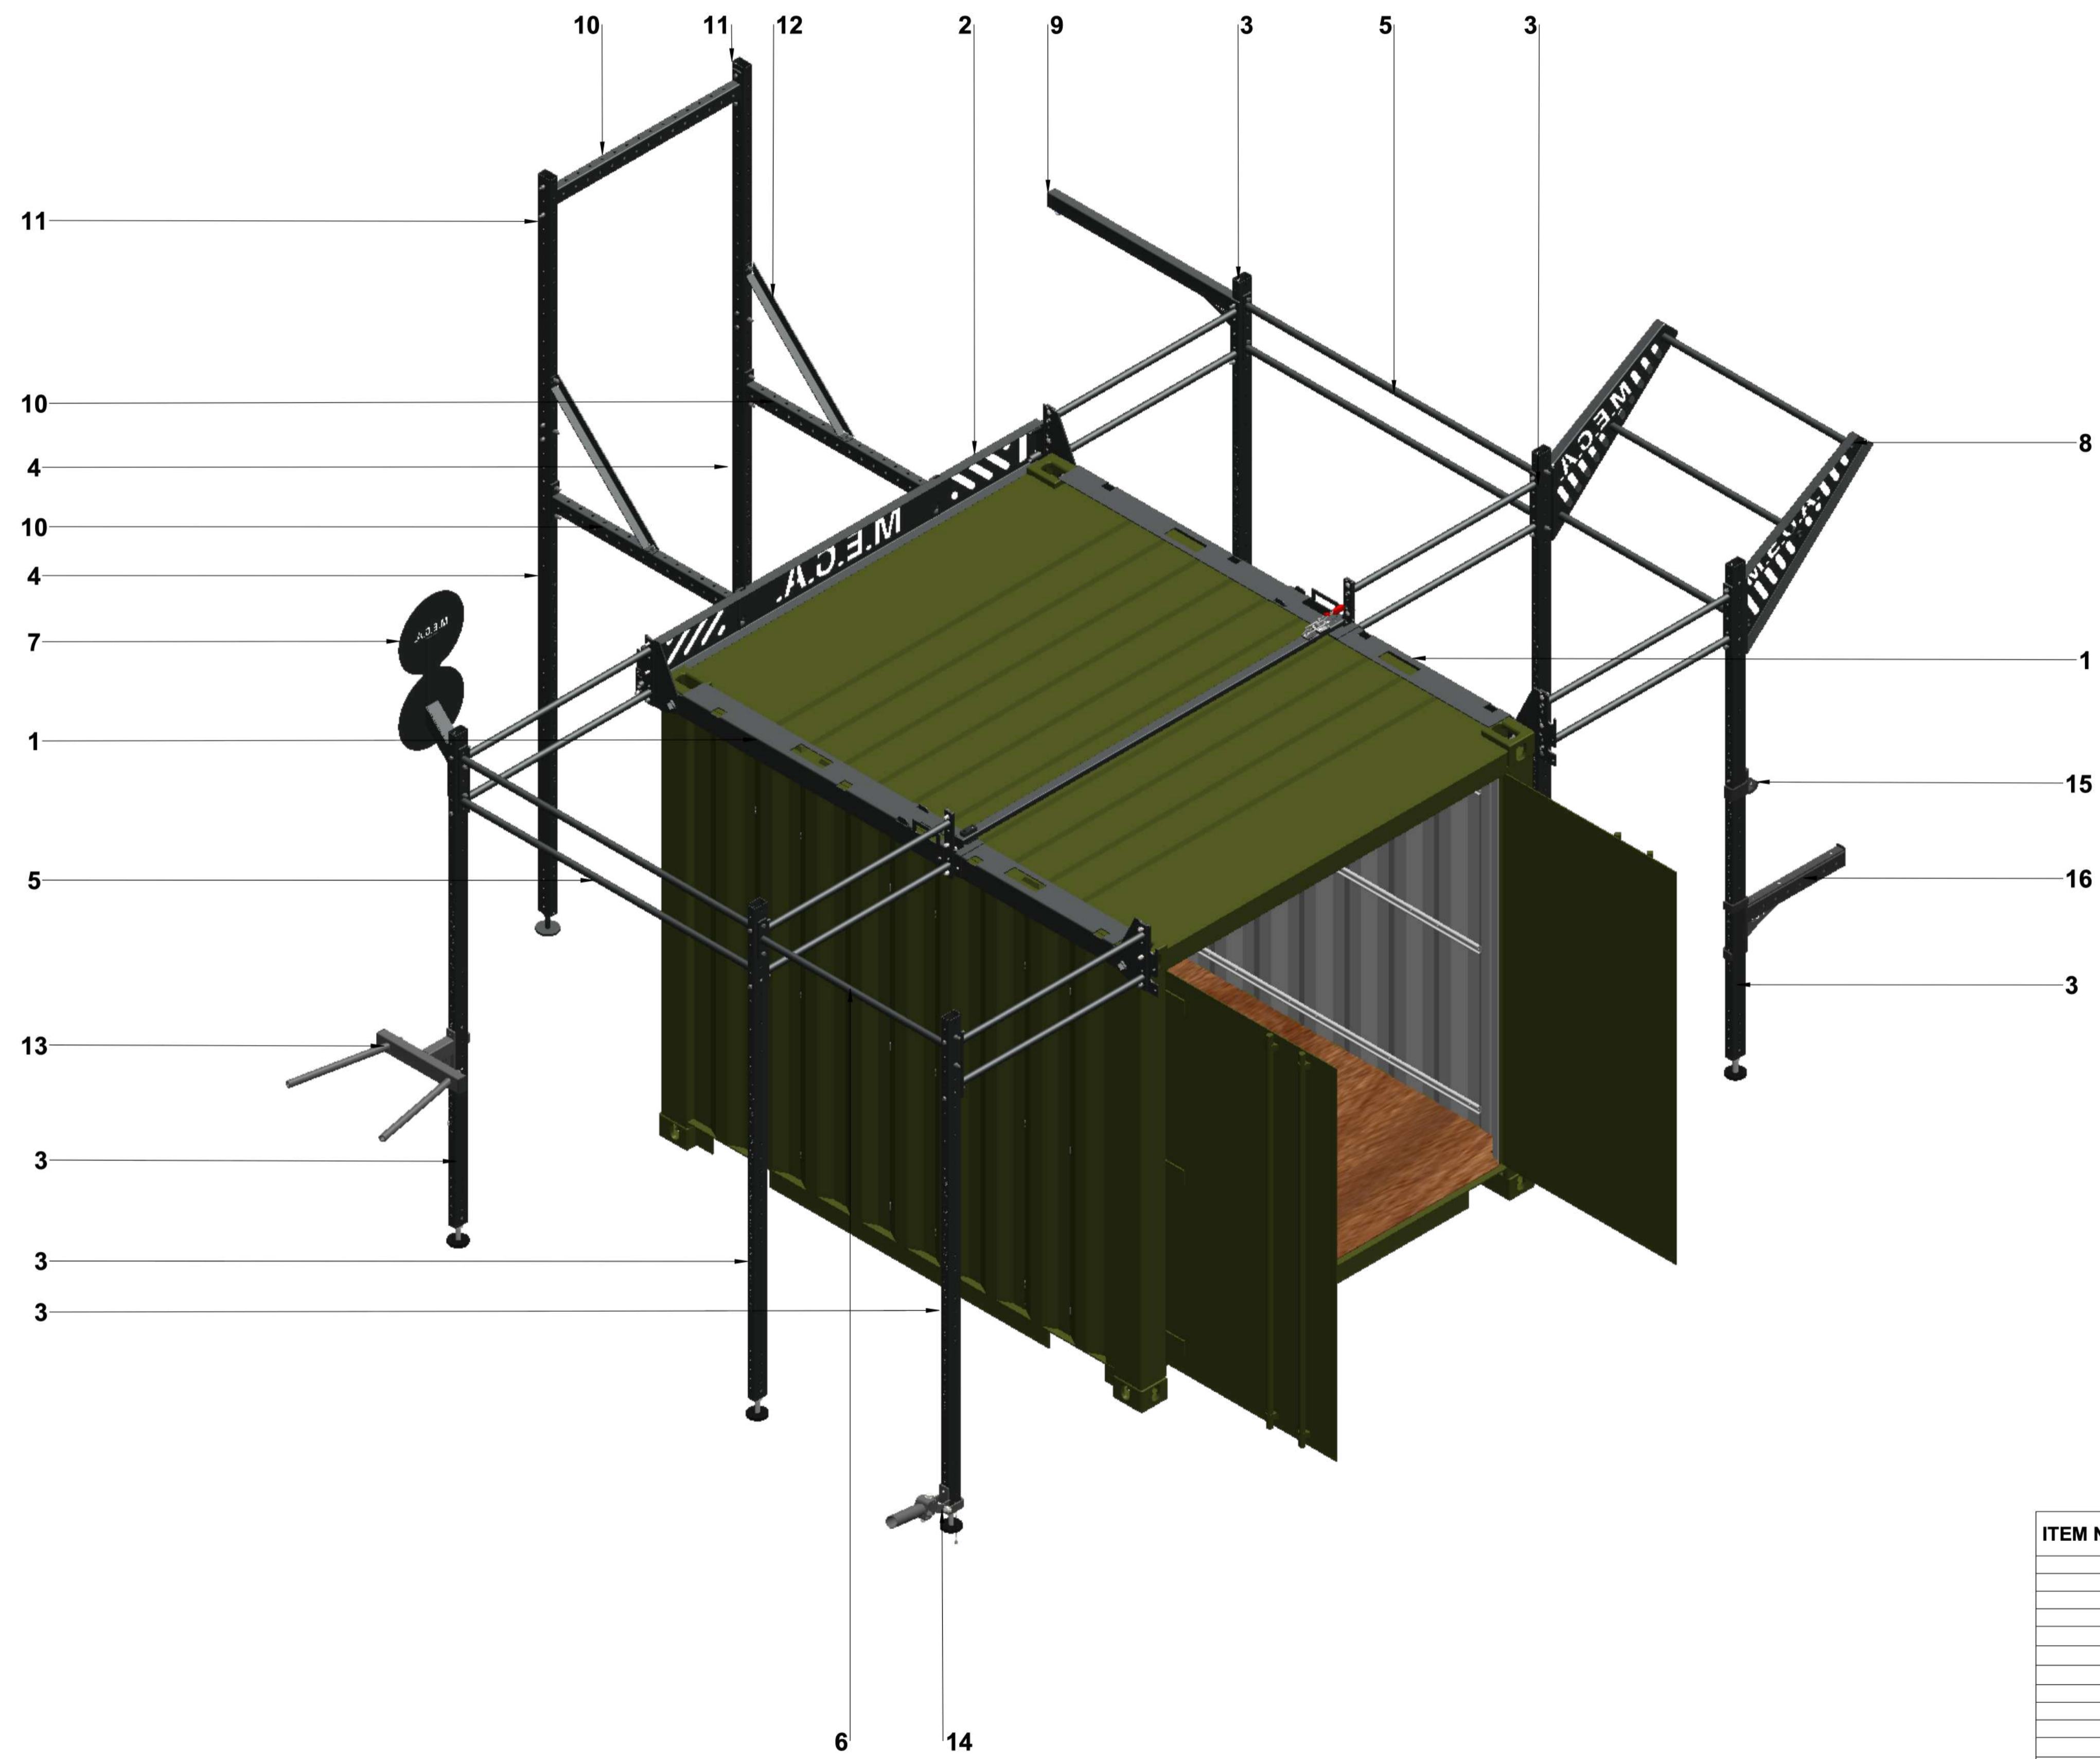

# **M.E.G.A.**

**SPORT EQUIPMENT**

**DeploymentBox**

# DeploymentBox

ITEM NO.	PART NUMBER	DESCRIPTION	QTY.
1	27205156_10x8x8ft_Container	20x8x8ft Container	1
2	200203s206_Samenstelling rechts 10ft.		1
3	200203s207_Samenstelling links 10ft.		1
4	200129s201-Achterkant		1
5	MSE-200226s202	Roof Clamping mechanism	1
6	MSE105	Back Plate	1
7	MSE120	Twistarm set	1
8	DIN 7990 - M12 x 110-WN		6
9	Washer DIN 433 - 13		100
10	DIN EN ISO 7040 - M12 - N		60
11	DIN 7990 - M12 x 90-WN		14
12	DIN 7990 - M12 x 120-WN		16
13	ISO 8678-M12x40-32.5-N		22
14	DIN 7990 - M12 x 70-WN		4
15	MSE 314 Dipper		1
16	MSE 313 Pivot Point		1
17	MSE 312 Spotter Arm Rechts		1
18	MSE 301 Spotter Cup Links		1

ITEM NUMBER	DESCRIPTION	QUANTITY
1	TWISTARM SET	2
2	BACKPLATE	1
3	PRE-INSTALLED UPRIGHT	6
4	UPRIGHT	2
5	PULL-UP BAR LONG DOUBLE	2
6	PULL-UP BAR SHORT SINGLE	1
7	DOUBLE WALLBALL TARGET	1
8	FLYING PULL-UP 3 BARS	1
9	BOXING OUTRIGGER	1
10	BEAM SHORT	3
11	UPRIGHT CLIMB EXTENSION	2
12	UPRIGHT CLIMB SUPPORT	2
13	DIPPER	1
14	PIVOT POINT	1
15	SPOTTER CUP SET	1
16	SPOTTER ARM SET	1

## DeploymentBox